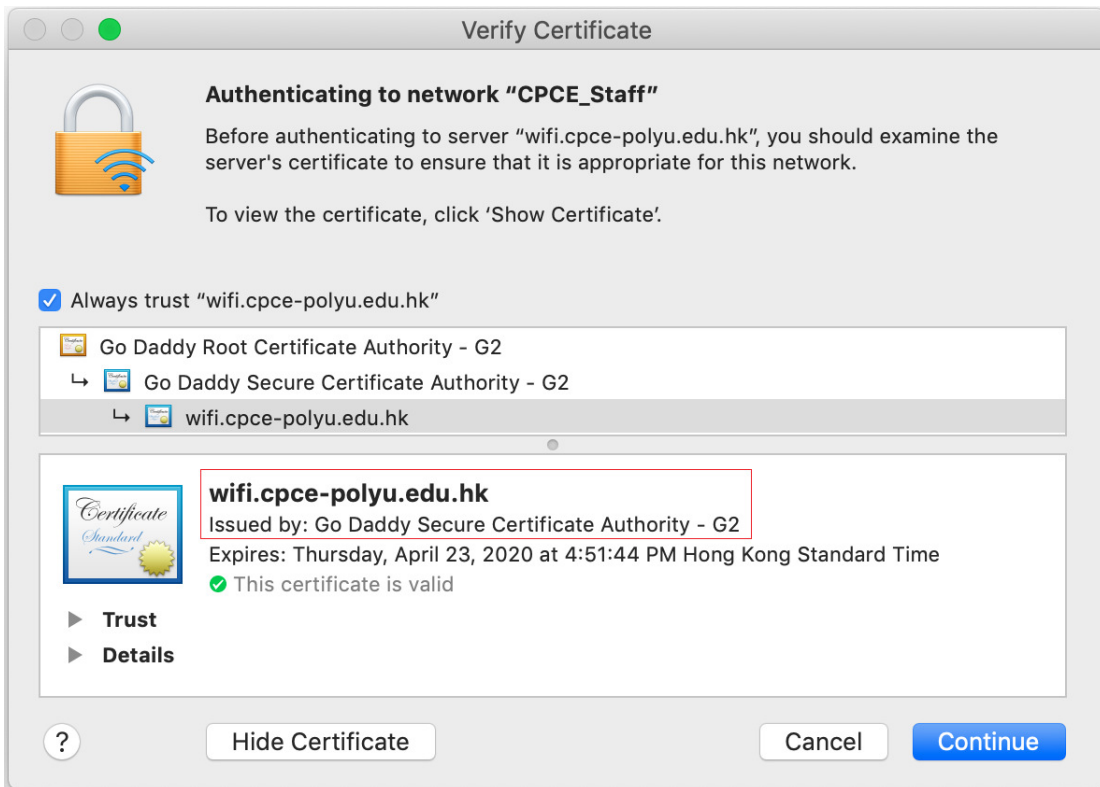

Email: pfitoper@cpce-polyu.edu.hk

1. Click “Wireless Network” icon at the top and select “Turn Wi-Fi On”

2. Select “CPCE_Staff” from the available network list

Username:

Password:

Show password

Remember this network

Cancel Join

3. Enter your account information (**userID & Password**) and select “Join”
userID should be same as the one for college portal

4. Click **“Show Certificate”** to view the certificate

5. Click **“Continue”** only if correct certificate information
wifi.cpce-polyu.edu.hk and **Go Daddy Secure Certificate Authority - G2** are shown