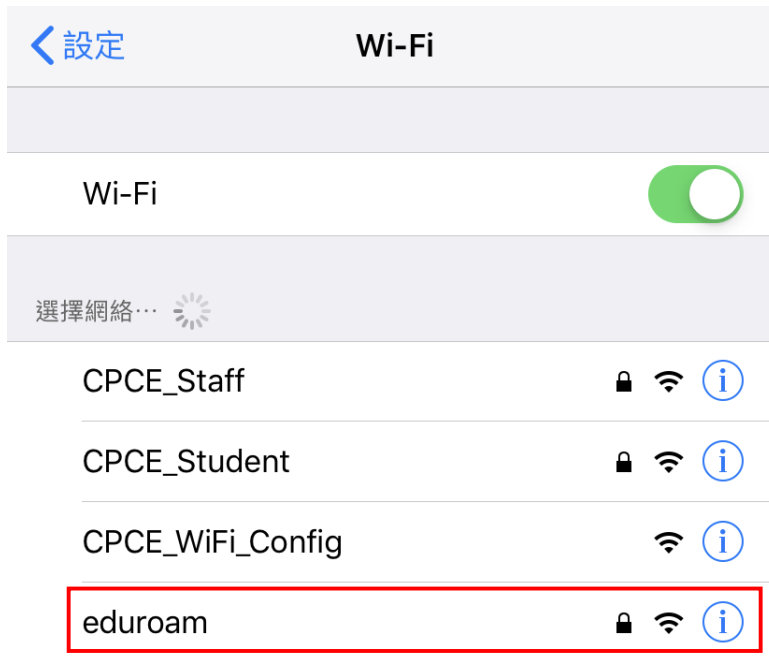

3. Select “**eduroam**”